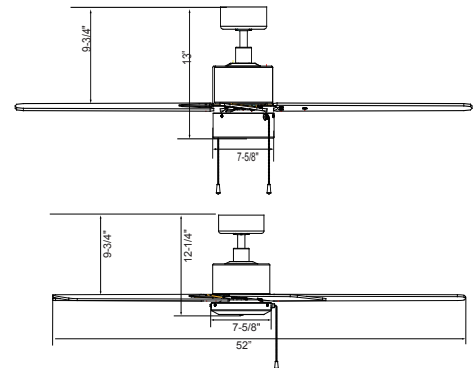

Lens: Acrylic

Blades: 4 Plywood Blades

LL52-1047-ESLED Light Source: 120V/15w/983lmDel@30K/90CRI/ Dimmable

Notes/Certifications/Warranty:

- 120V
- 4" Downrod Included
- Contact your Lumencia rep with the fan part number and slope angle if you are mounting to a sloped ceiling- we will let you know if this fan requires further accessories to accommodate
- Lead Wire: 76"
- Pull Chain Standard
- Remote Control: Adaptable *(Sold Separately Part# LLRC-10-AC)*
- Wall Control Adaptable *(Sold Separately Part# LLWC8-WH and LLWC16-WH)*
- AC Motor | 172 x 14 mm motor | 3 capacitors
- Speeds: 3, Reversible
- RMP LL52-1047-ESLED Series : 182 (High)/ 73 (Low)/CFM: 5420
- RMP LL52-1047-ES: 184 (High)/ 74 (Low) CFM 5400
- Airflow Efficiency: 107
- ETLus Listed for Dry Locations
- Energy Star Rated
- LL52-1047-ESLED Series : CEC JA8 Listed
- LL52-1047-ES Series : CEC Title 20 Compliant
- Limited Lifetime Motor Warranty
- 5 Year Warranty on LED Light Kit
- All Non-Electrical Parts have a 1 Year Warranty

ORDERING INFORMATION

Model	Finish
LL52-1047-ESLED LL52-1047-ES	BNB BNW MBL ORBW WH

Job Name: _____

Type: _____

Part #: _____

Notes: _____

Downrods

LLDR 1/2" Downrod available in several sizes.

Features:

- 0.5" Diameter Downrod
- Available in 12", 18", 24", 36", 48", 60", and 72"
- Recommended 7" of clearance under ceiling fan blades

Part #	Finish
LLDR12	BN
LLDR18	BLK
LLDR24	WH
LLDR36	ORB
LLDR48	
LLDR60	
LLDR72	